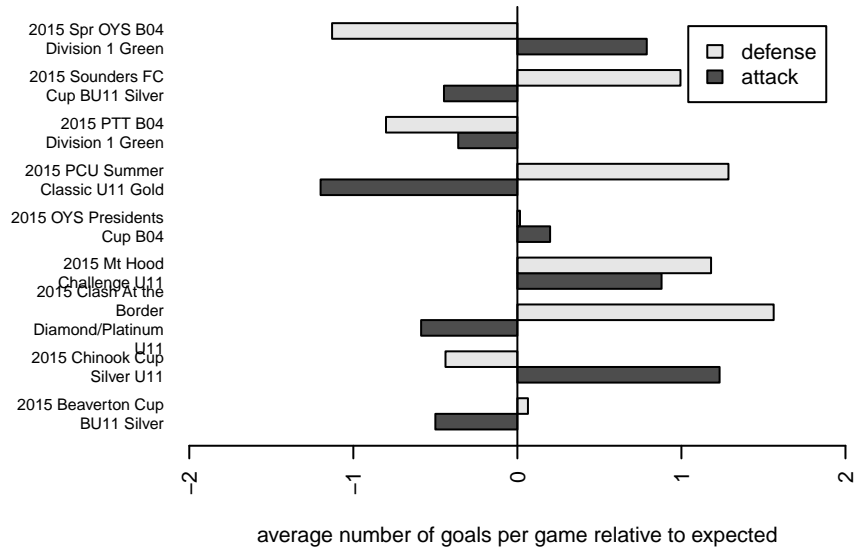

Westside Timbers Samba B04

Westside Timbers
 Beaverton, OR
 B04 total strength=354
 attack=0.45 defense=0.1
 fall league = PTT B04 Div 1 Green
 spr league = Spr OYS B04 Div 1 Green

alt names used:
 WT B04 Samba
 Westside Timbers B04 Samba
 Westside Timbers B04 Samba
 WT B04 Samba
 Westside Timbers B04 Samba
 WESTSIDE TIMBERSB04 SAMBA
 Westside Timbers B04 Samba
 Westside Timbers B04 Samba
 Westside Timbers B04 Samba

Venues played:
 2015 Clash At the Border Diamond/Platinum U
 2015 PCU Summer Classic U11 Gold
 2015 Beaverton Cup BU11 Silver
 2015 Sounders FC Cup BU11 Silver
 2015 Chinook Cup Silver U11
 2015 Mt Hood Challenge U11
 2015 PTT B04 Division 1 Green
 2015 OYS Presidents Cup B04
 2015 Spr OYS B04 Division 1 Green

**attack and defense variance (black dot)
relative to other teams
and top 10 in region**

**attack and defense rating
relative to others at age
and all opponents in last 13 months**

Performance relative to 13 month average