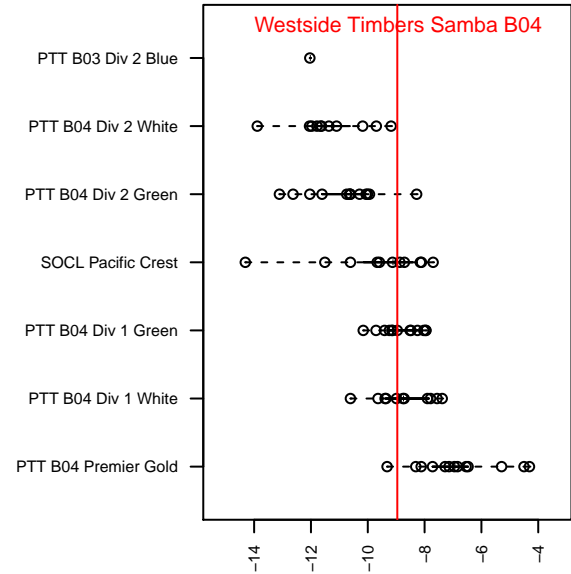

Westside Timbers Samba B04

Westside Timbers
 Beaverton, OR
 B04 total strength=354
 attack=0.45 defense=0.1
 fall league = PTT B04 Div 1 Green
 spr league = Spr OYS B04 Div 1 Green

alt names used:
 WT B04 Samba
 Westside Timbers B04 Samba
 Westside Timbers B04 Samba
 WT B04 Samba
 Westside Timbers B04 Samba
 WESTSIDE TIMBERSB04 SAMBA
 Westside Timbers B04 Samba
 Westside Timbers B04 Samba
 Westside Timbers B04 Samba

**attack and defense variance (black dot)
relative to other teams
and top 10 in region**

**attack and defense rating
relative to others at age
and all opponents in last 13 months**

Performance relative to 13 month average