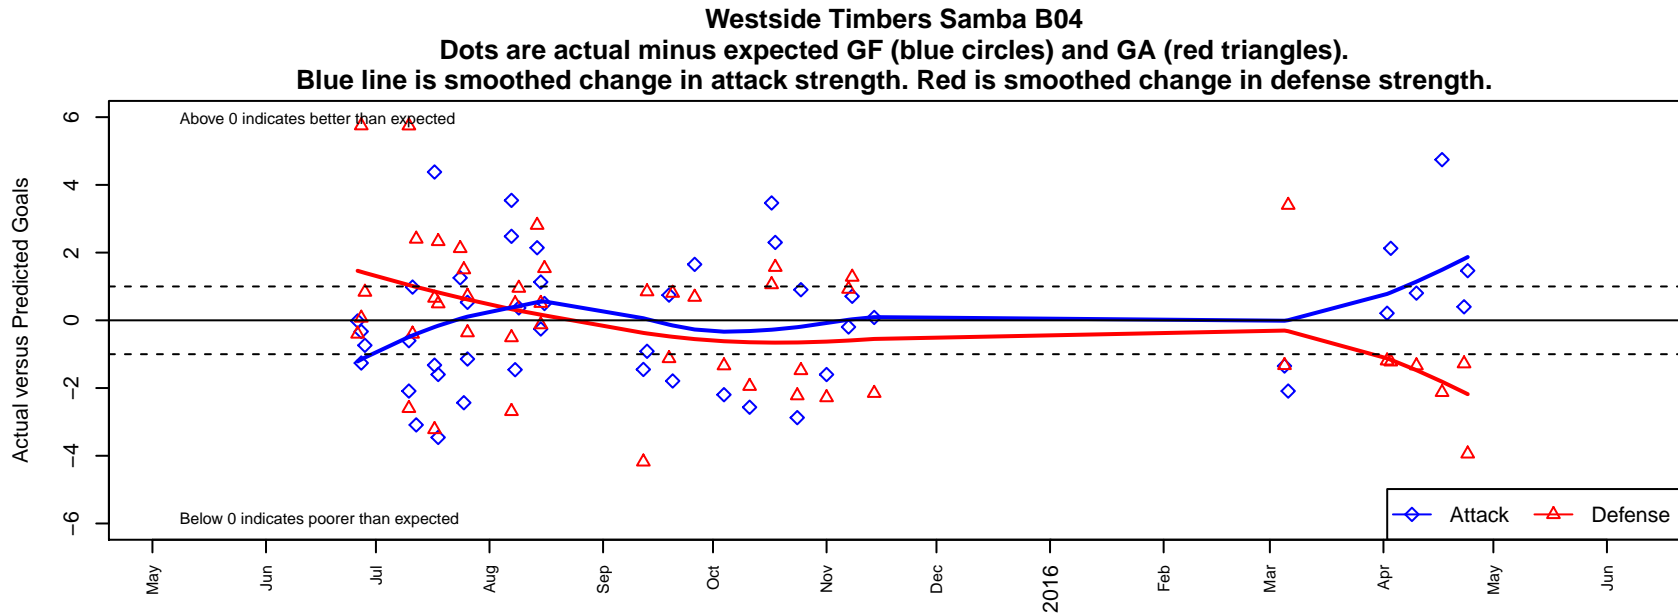

Westside Timbers Samba B04

Westside Timbers
 Beaverton, OR
 B04 total strength=354
 attack=0.45 defense=0.1
 fall league = PTT B04 Div 1 Green
 spr league = Spr OYS B04 Div 1 Green

alt names used:
 WT B04 Samba
 Westside Timbers B04 Samba
 Westside Timbers B04 Samba
 WT B04 Samba
 Westside Timbers B04 Samba
 WESTSIDE TIMBERSB04 SAMBA
 Westside Timbers B04 Samba
 Westside Timbers B04 Samba
 Westside Timbers B04 Samba

**attack and defense variance (black dot)
relative to other teams
and top 10 in region**

**attack and defense rating
relative to others at age
and all opponents in last 13 months**

Performance relative to 13 month average